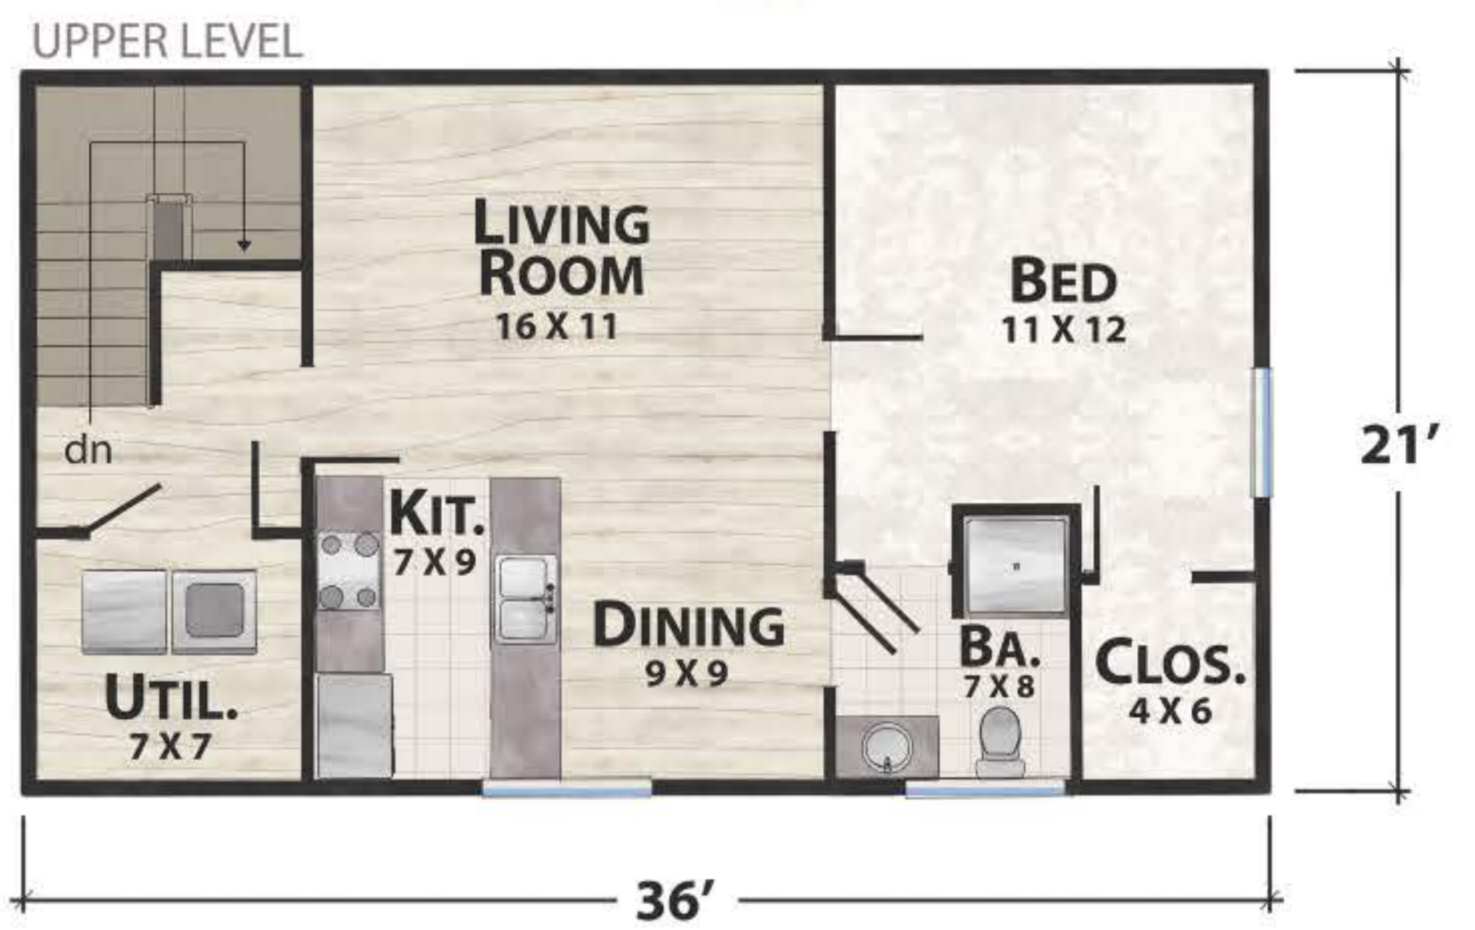

The Bison Camp

natural element homes

The Modern Mountain Collection

1-800-970-2224

Plan Info:

Bedrooms 1
Baths 1
Half Baths 0

Square Footage:

Heated:
176 First Floor
756 Upper Floor

Total: 1088

Unheated:
32 Porches/Decks
580 Garage

FRONT

RIGHT

REAR

LEFT

Plan customization is included with your home plan purchase. Why not make it PERFECT?

natural element homes