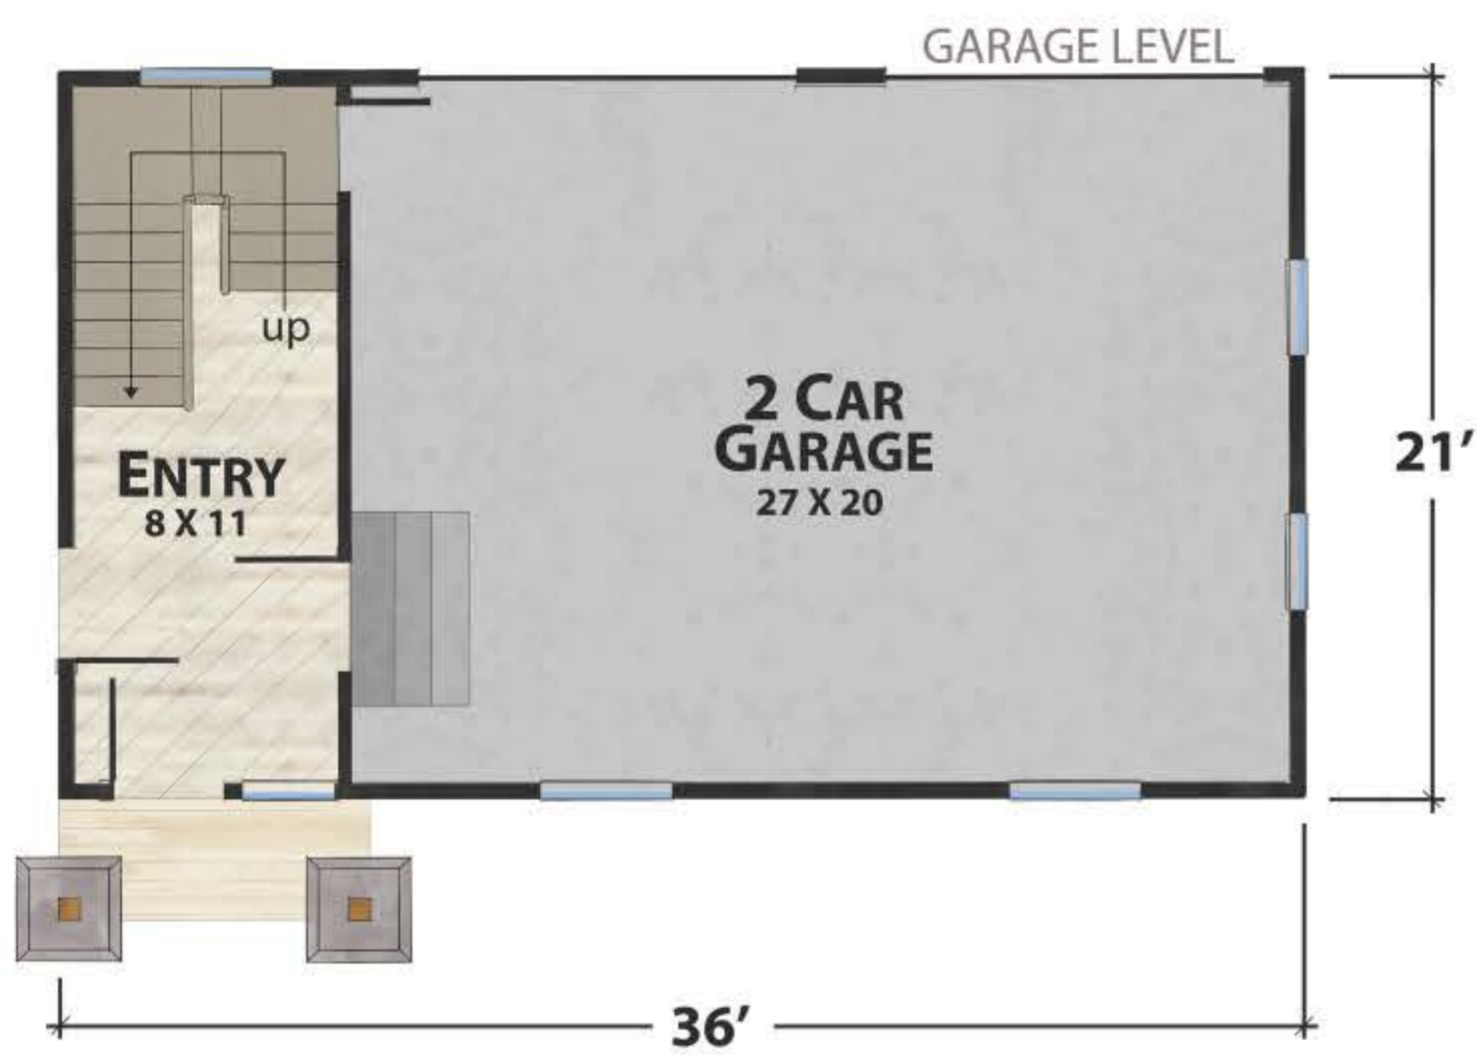

The Bison Camp

natural element homes

The Modern Mountain Collection

1-800-970-2224

Plan Info:

Bedrooms 1
Baths 1
Half Baths 0

Square Footage:

Heated:
176 First Floor
756 Upper Floor

Total: 1088

Unheated:
32 Porches/Decks
580 Garage

FRONT

RIGHT

REAR

LEFT

Plan customization is included with your home plan purchase. Why not make it PERFECT?

natural element homes